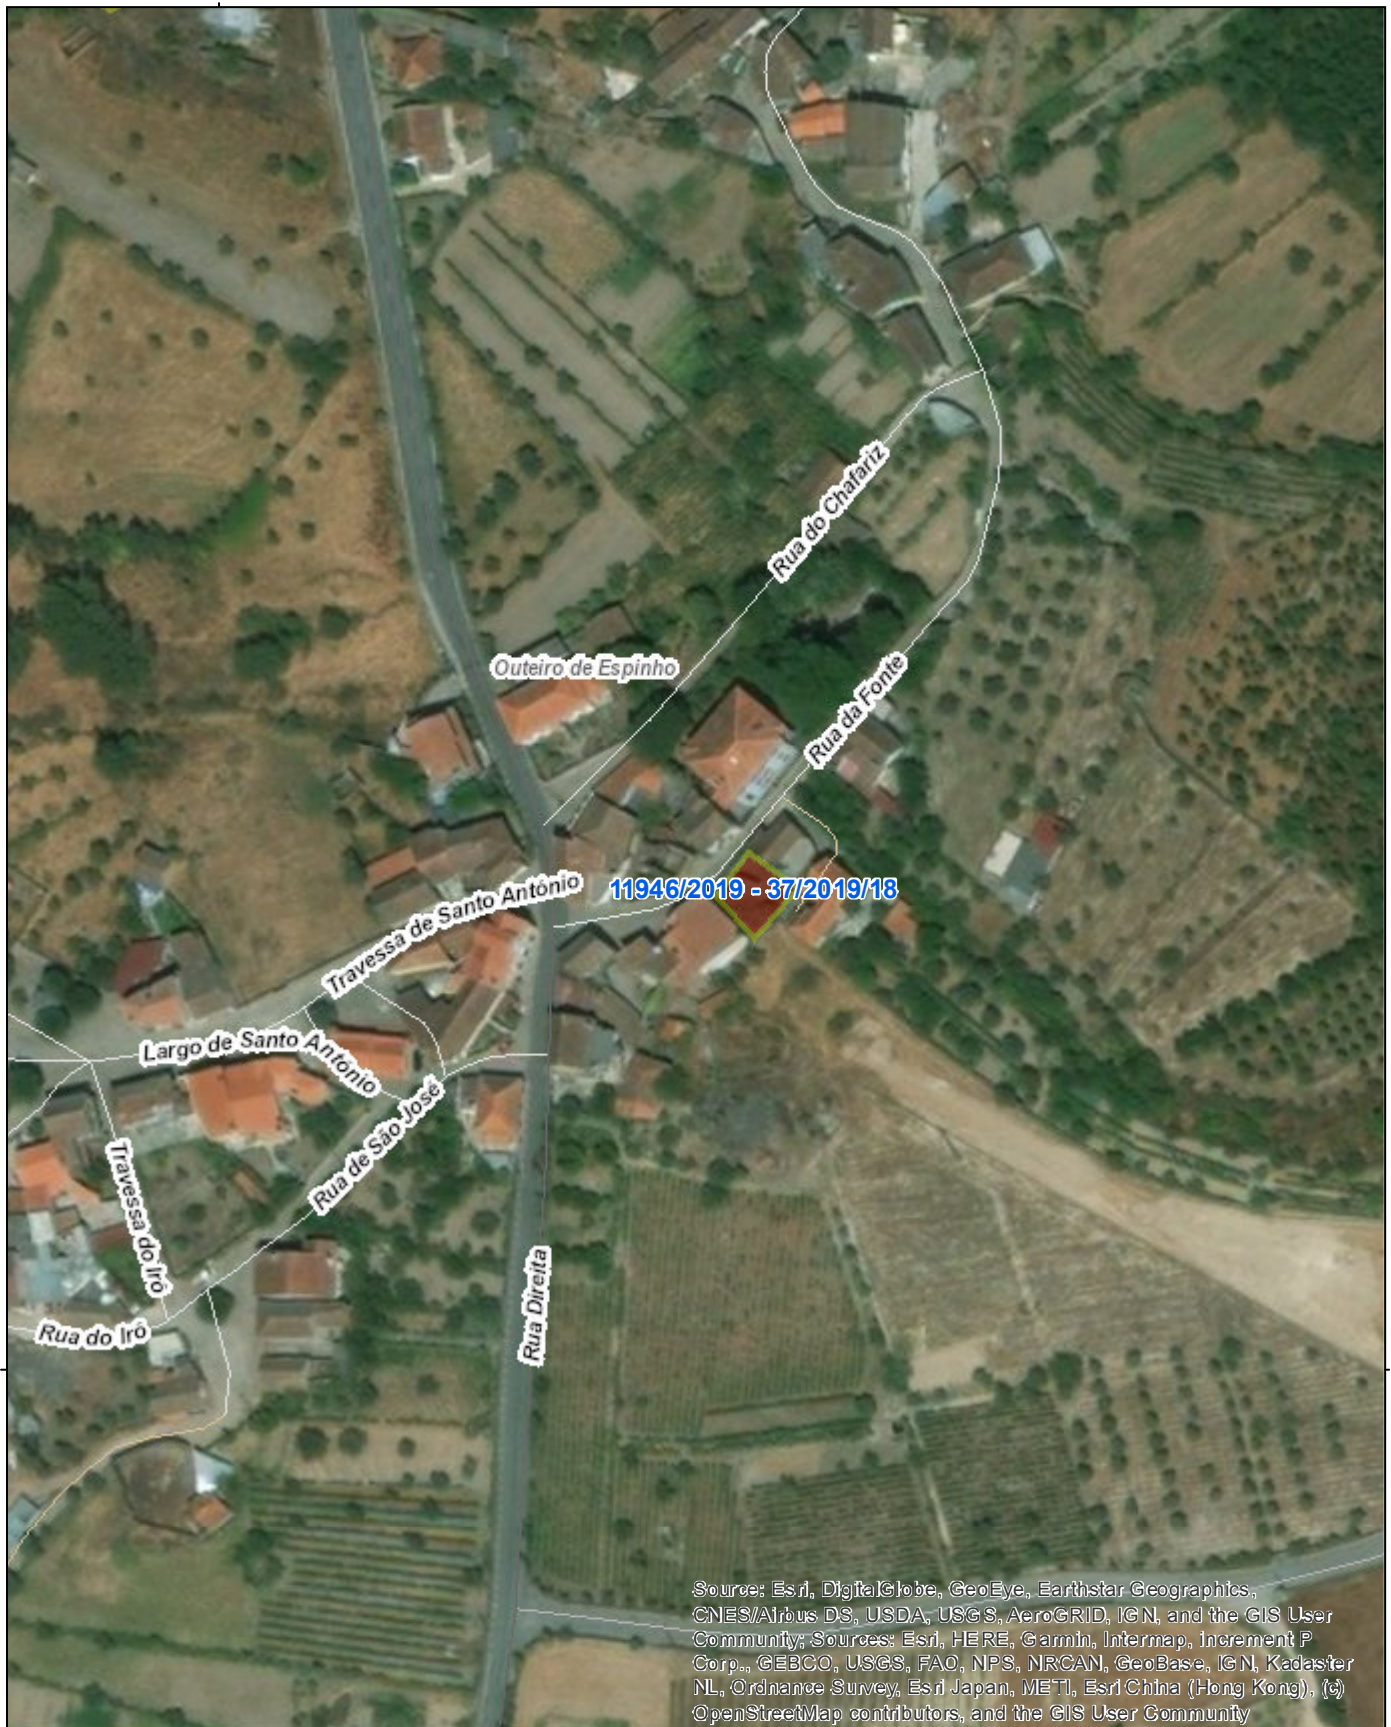

Planta de Localização

-867000

Source: Esri, DigitalGlobe, GeoEye, Earthstar Geographics, CNES/Airbus DS, USDA, USGS, AeroGRID, IGN, and the GIS User Community; Sources: Esri, HERE, Garmin, Intermap, Increment P Corp., GEBCO, USGS, FAO, NPS, NRCAN, GeoBase, IGN, Kadaster NL, Ordnance Survey, Esri Japan, METI, Esri China (Hong Kong), (c) OpenStreetMap contributors, and the GIS User Community