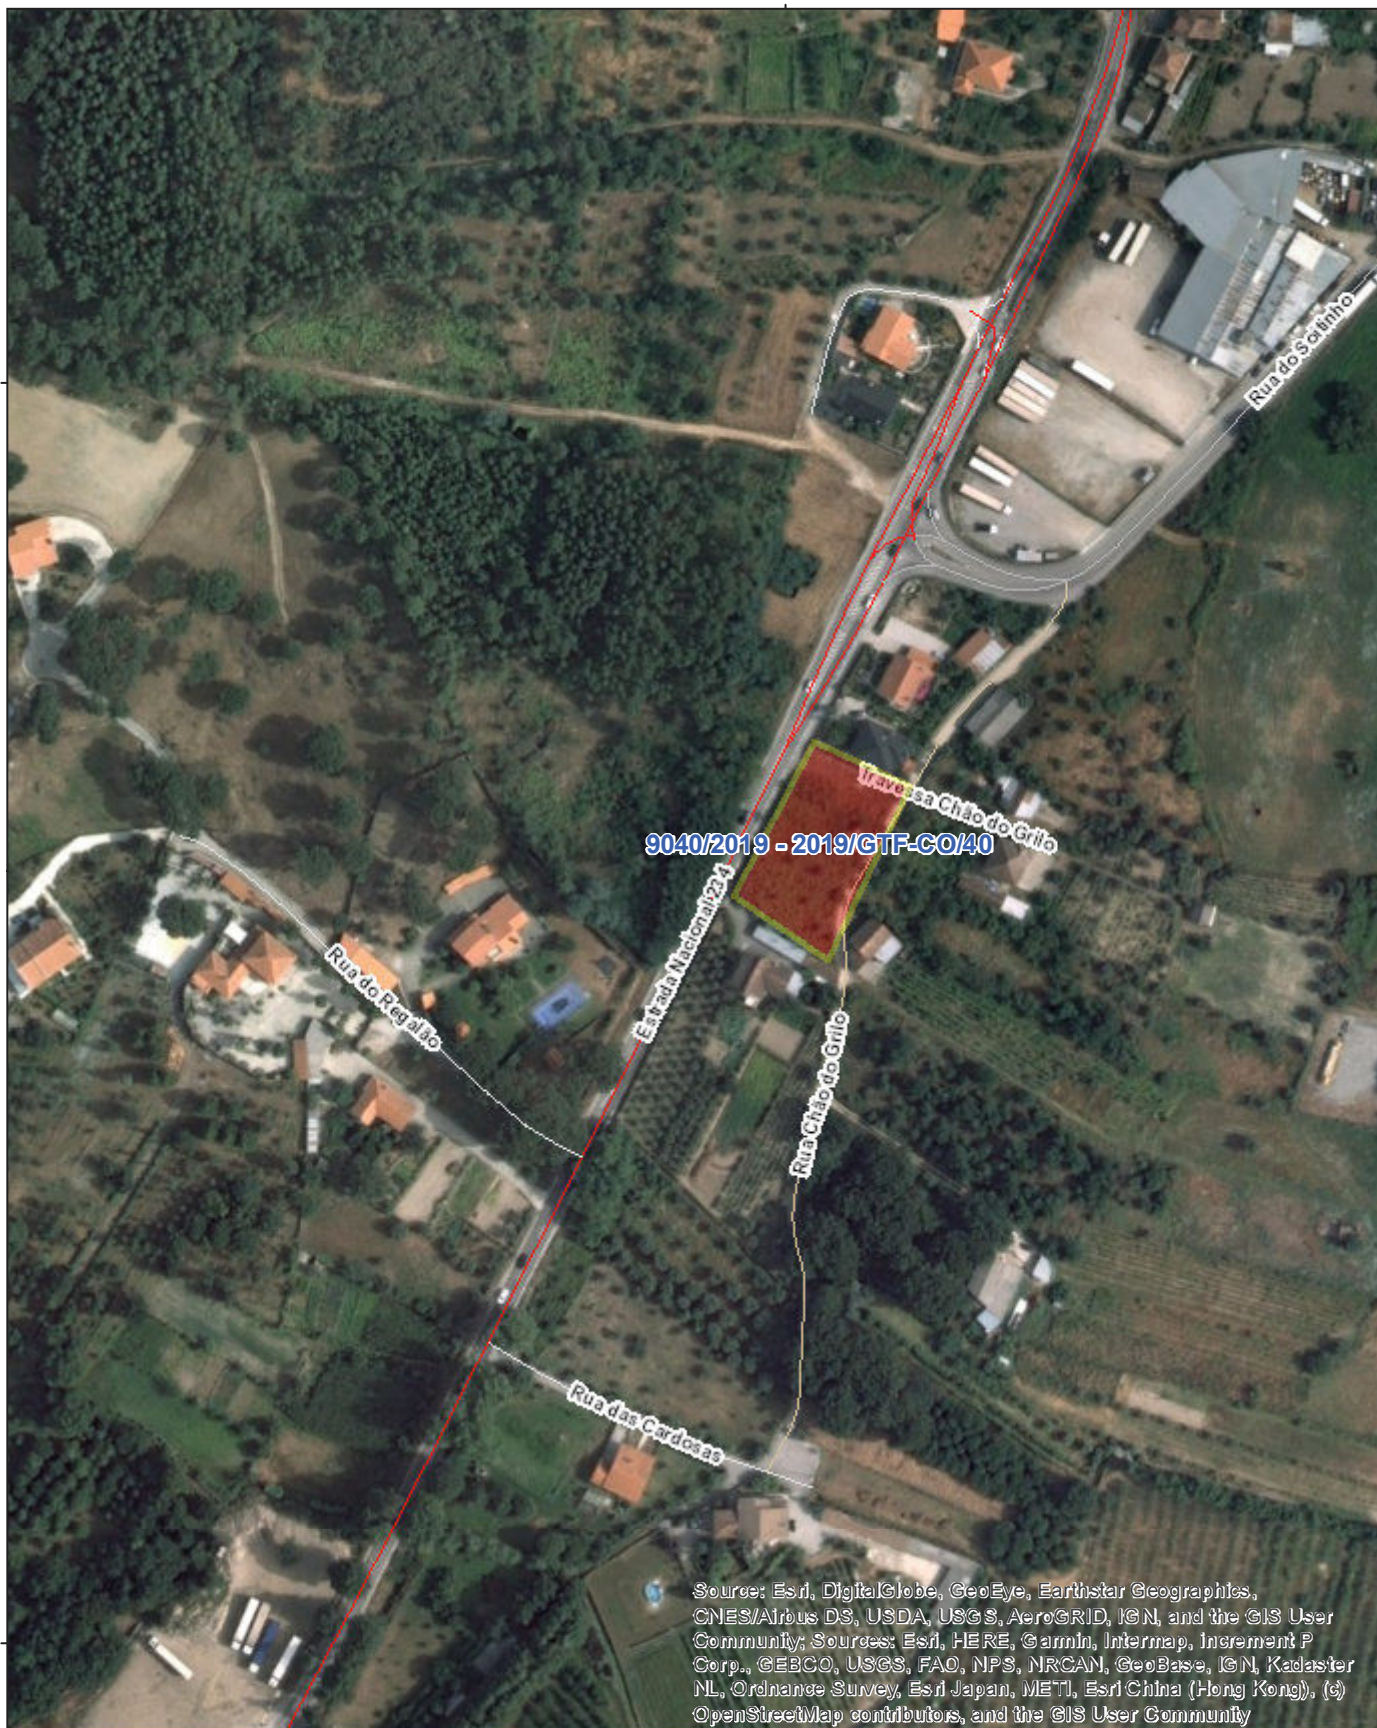

Planta de Localização

-868500

4952000

4952000

4951500

4951500

Source: Esri, DigitalGlobe, GeoEye, Earthstar Geographics, CNES/Airbus DS, USDA, USGS, AeroGRID, IGN, and the GIS User Community; Sources: Esri, HERE, Garmin, Intermap, Increment P Corp., GEBCO, USGS, FAO, NPS, NRCAN, GeoBase, IGN, Kadaster NL, Ordnance Survey, Esri Japan, METI, Esri China (Hong Kong), (c) OpenStreetMap contributors, and the GIS User Community